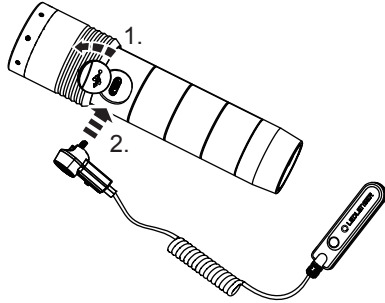

LEDLENSER REMOTE SWITCH

Remote Switch Type D for MT10

Remote Switch Type E for MT14

1 MT10

2 MT10

3 MT14

4

5

6

7

Ledlenser GmbH & Co. KG
Kronenstr. 5-7 • 42699 Solingen • Germany
Phone +49 212/5948-0 Fax +49 212/5948-200
info@ledlenser.com

www.ledlenser.com

Remote Switch_V.02
24.10.2017