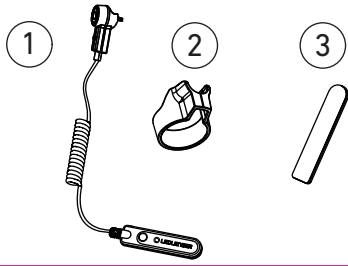

LEDLENSER REMOTE SWITCH

Remote Switch Type D for MT10