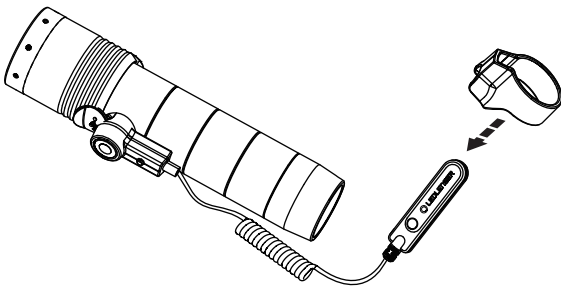

LEDLENSER REMOTE SWITCH

Remote Switch Type D for MT10

Remote Switch Type E for MT14

1 MT10

2 MT10

3 MT14

4

5

6

7

Ledlenser GmbH & Co. KG
Kronenstr. 5-7 • 42699 Solingen • Germany
Phone +49 212/5948-0 Fax +49 212/5948-200
info@ledlenser.com

www.ledlenser.com

Remote Switch_V.02
24.10.2017