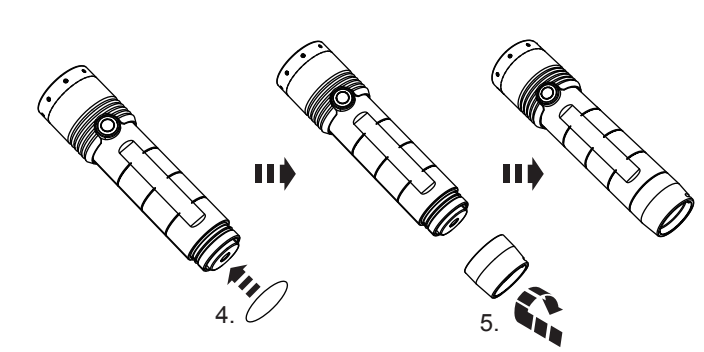

LEDLENSER REMOTE SWITCH

Remote Switch Type D for MT10

Remote Switch Type E for MT14

1 MT10

2 MT10

3 MT14

4

5

6

7

Ledlenser GmbH & Co. KG
Kronenstr. 5-7 • 42699 Solingen • Germany
Phone +49 212/5948-0 Fax +49 212/5948-200
info@ledlenser.com

www.ledlenser.com

Remote Switch_V.02
24.10.2017