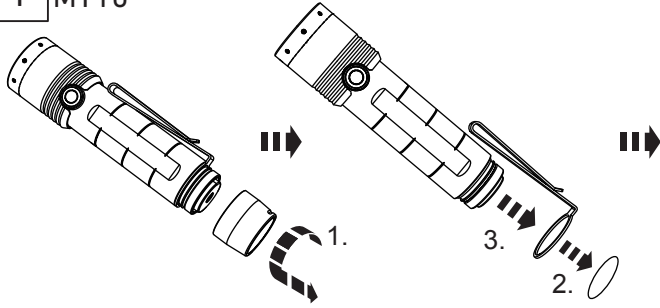

LEDLENSER REMOTE SWITCH

Remote Switch Type D for MT10

Remote Switch Type E for MT14

1 MT10

2 MT10

3 MT14

4

5

6

7

Ledlenser GmbH & Co. KG
Kronenstr. 5-7 • 42699 Solingen • Germany
Phone +49 212/5948-0 Fax +49 212/5948-200
info@ledlenser.com

www.ledlenser.com

Remote Switch_V.02
24.10.2017