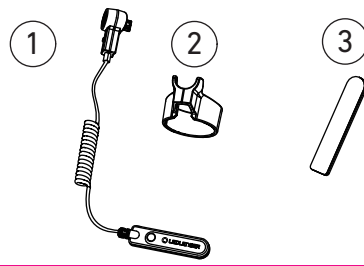

Remote Switch Type E for MT14