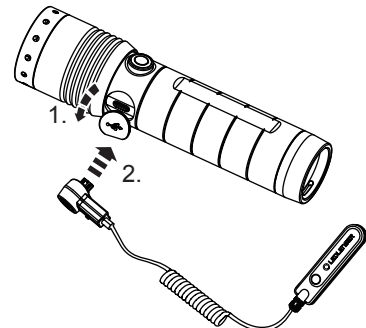

LEDLENSER REMOTE SWITCH

Remote Switch Type D for MT10

Remote Switch Type E for MT14

1 MT10

2 MT10

3 MT14

4

5

6

7

Ledlenser GmbH & Co. KG
Kronenstr. 5-7 • 42699 Solingen • Germany
Phone +49 212/5948-0 Fax +49 212/5948-200
info@ledlenser.com

www.ledlenser.com

Remote Switch_V.02
24.10.2017